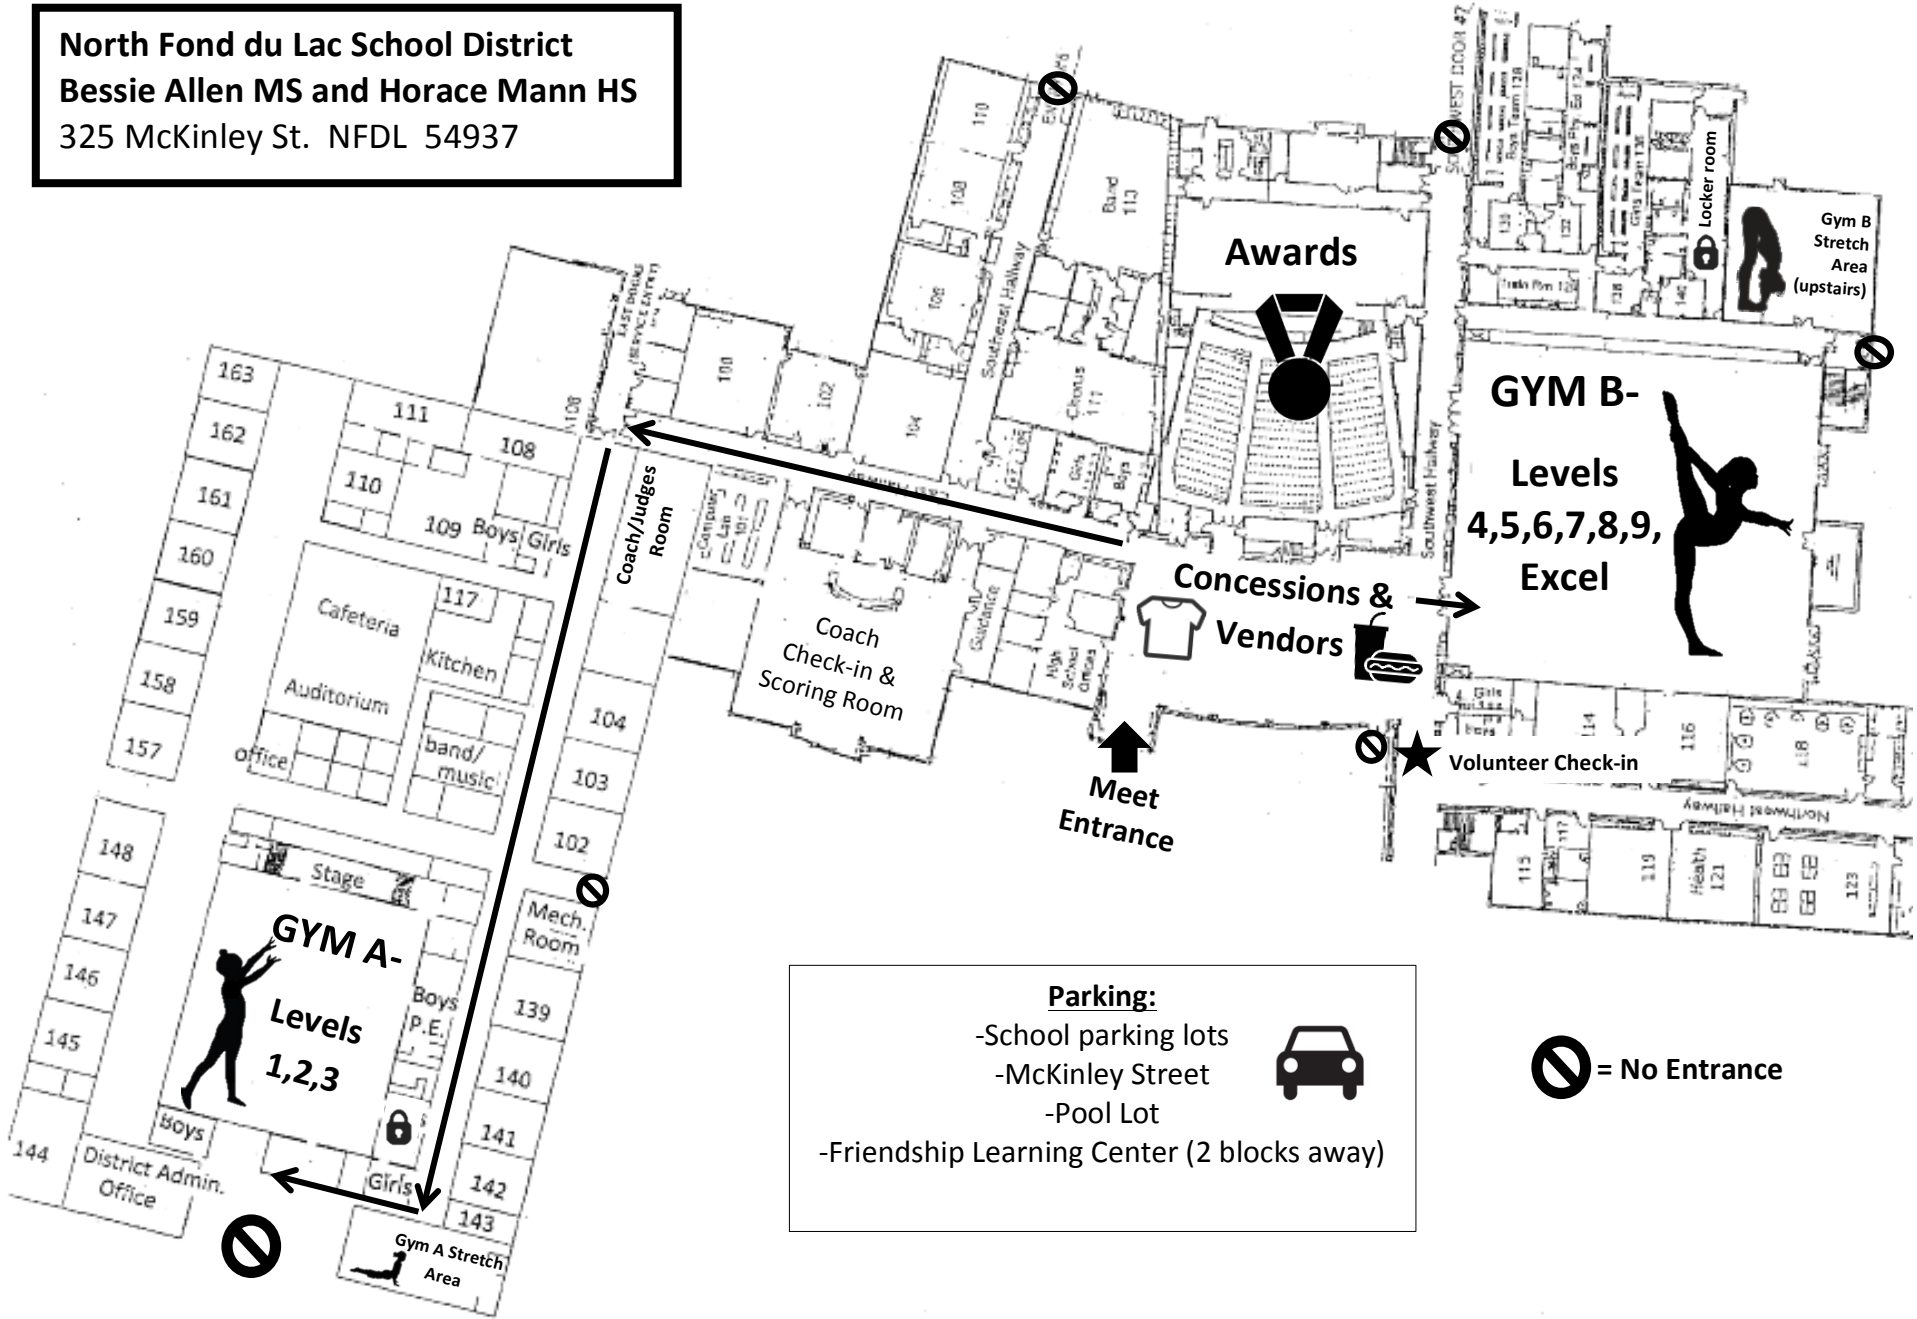

North Fond du Lac School District
Bessie Allen MS and Horace Mann HS
 325 McKinley St. NFDL 54937

Parking:

- School parking lots
- McKinley Street
- Pool Lot
- Friendship Learning Center (2 blocks away)

 = No Entrance